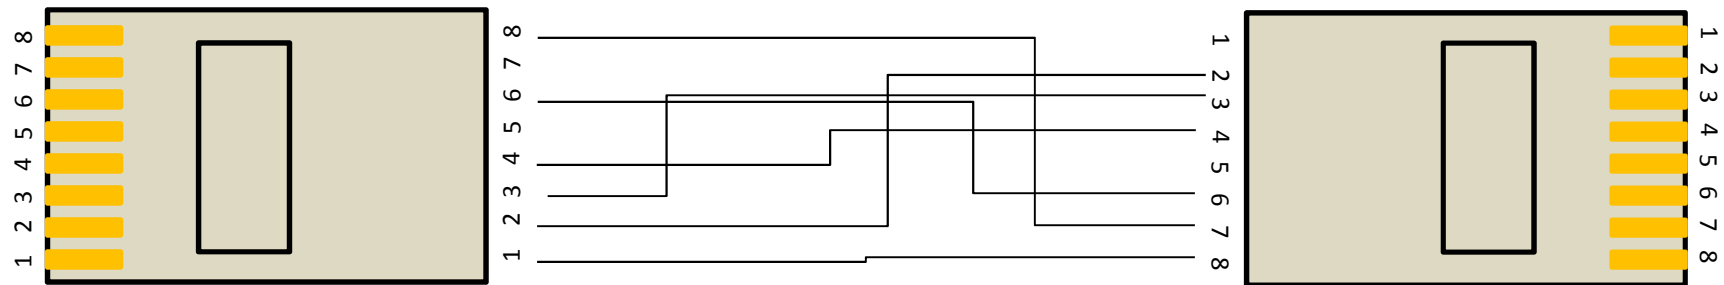

EXL – CAB100

PLC

To Adapter

Conector RJ45

Conector RJ45